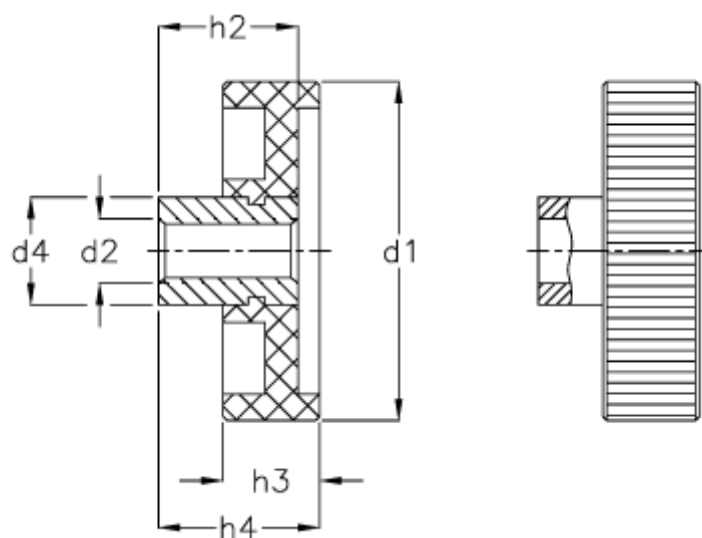

Article number: 20226KT50B10

Description: E+G Handwheel
GN 226-KT-50-B10

Measures

d1 = 50
d2 = B 10
d4 = 18
h1 = 25
h2 = 20
h3 = 15